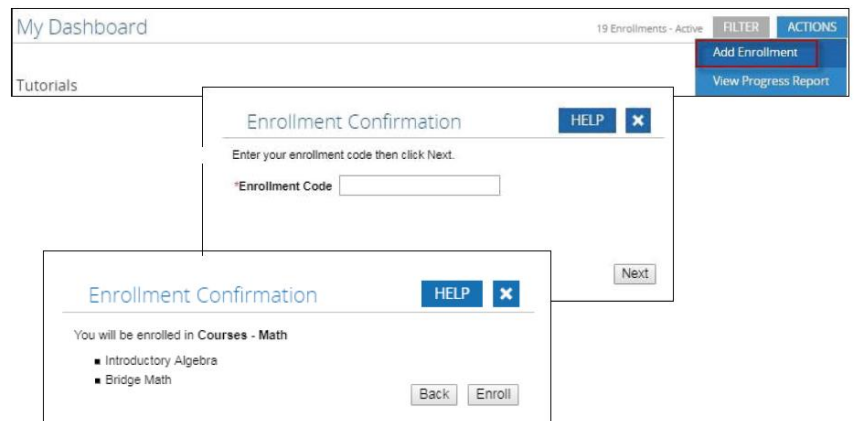

Self-Enrollment Directions:

1. Sign In at: www.apexvs.com
2. Actions < Add Enrollment
3. Enter an enrollment code < Next
4. Click Enroll (*Repeat these steps for each enrollment code*)
5. Log out/Log back in to view your enrollments