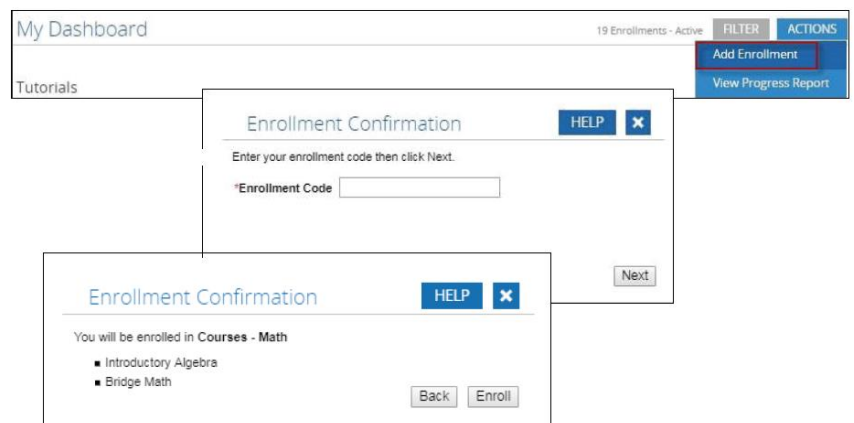

Need Help? Contact: syarbrough@chester.k12.sc.us