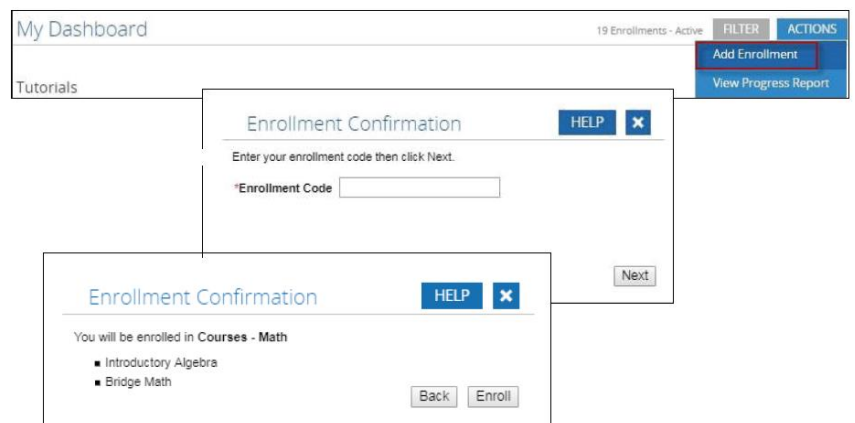

Need Help? Contact: syarbrough@chester.k12.sc.us